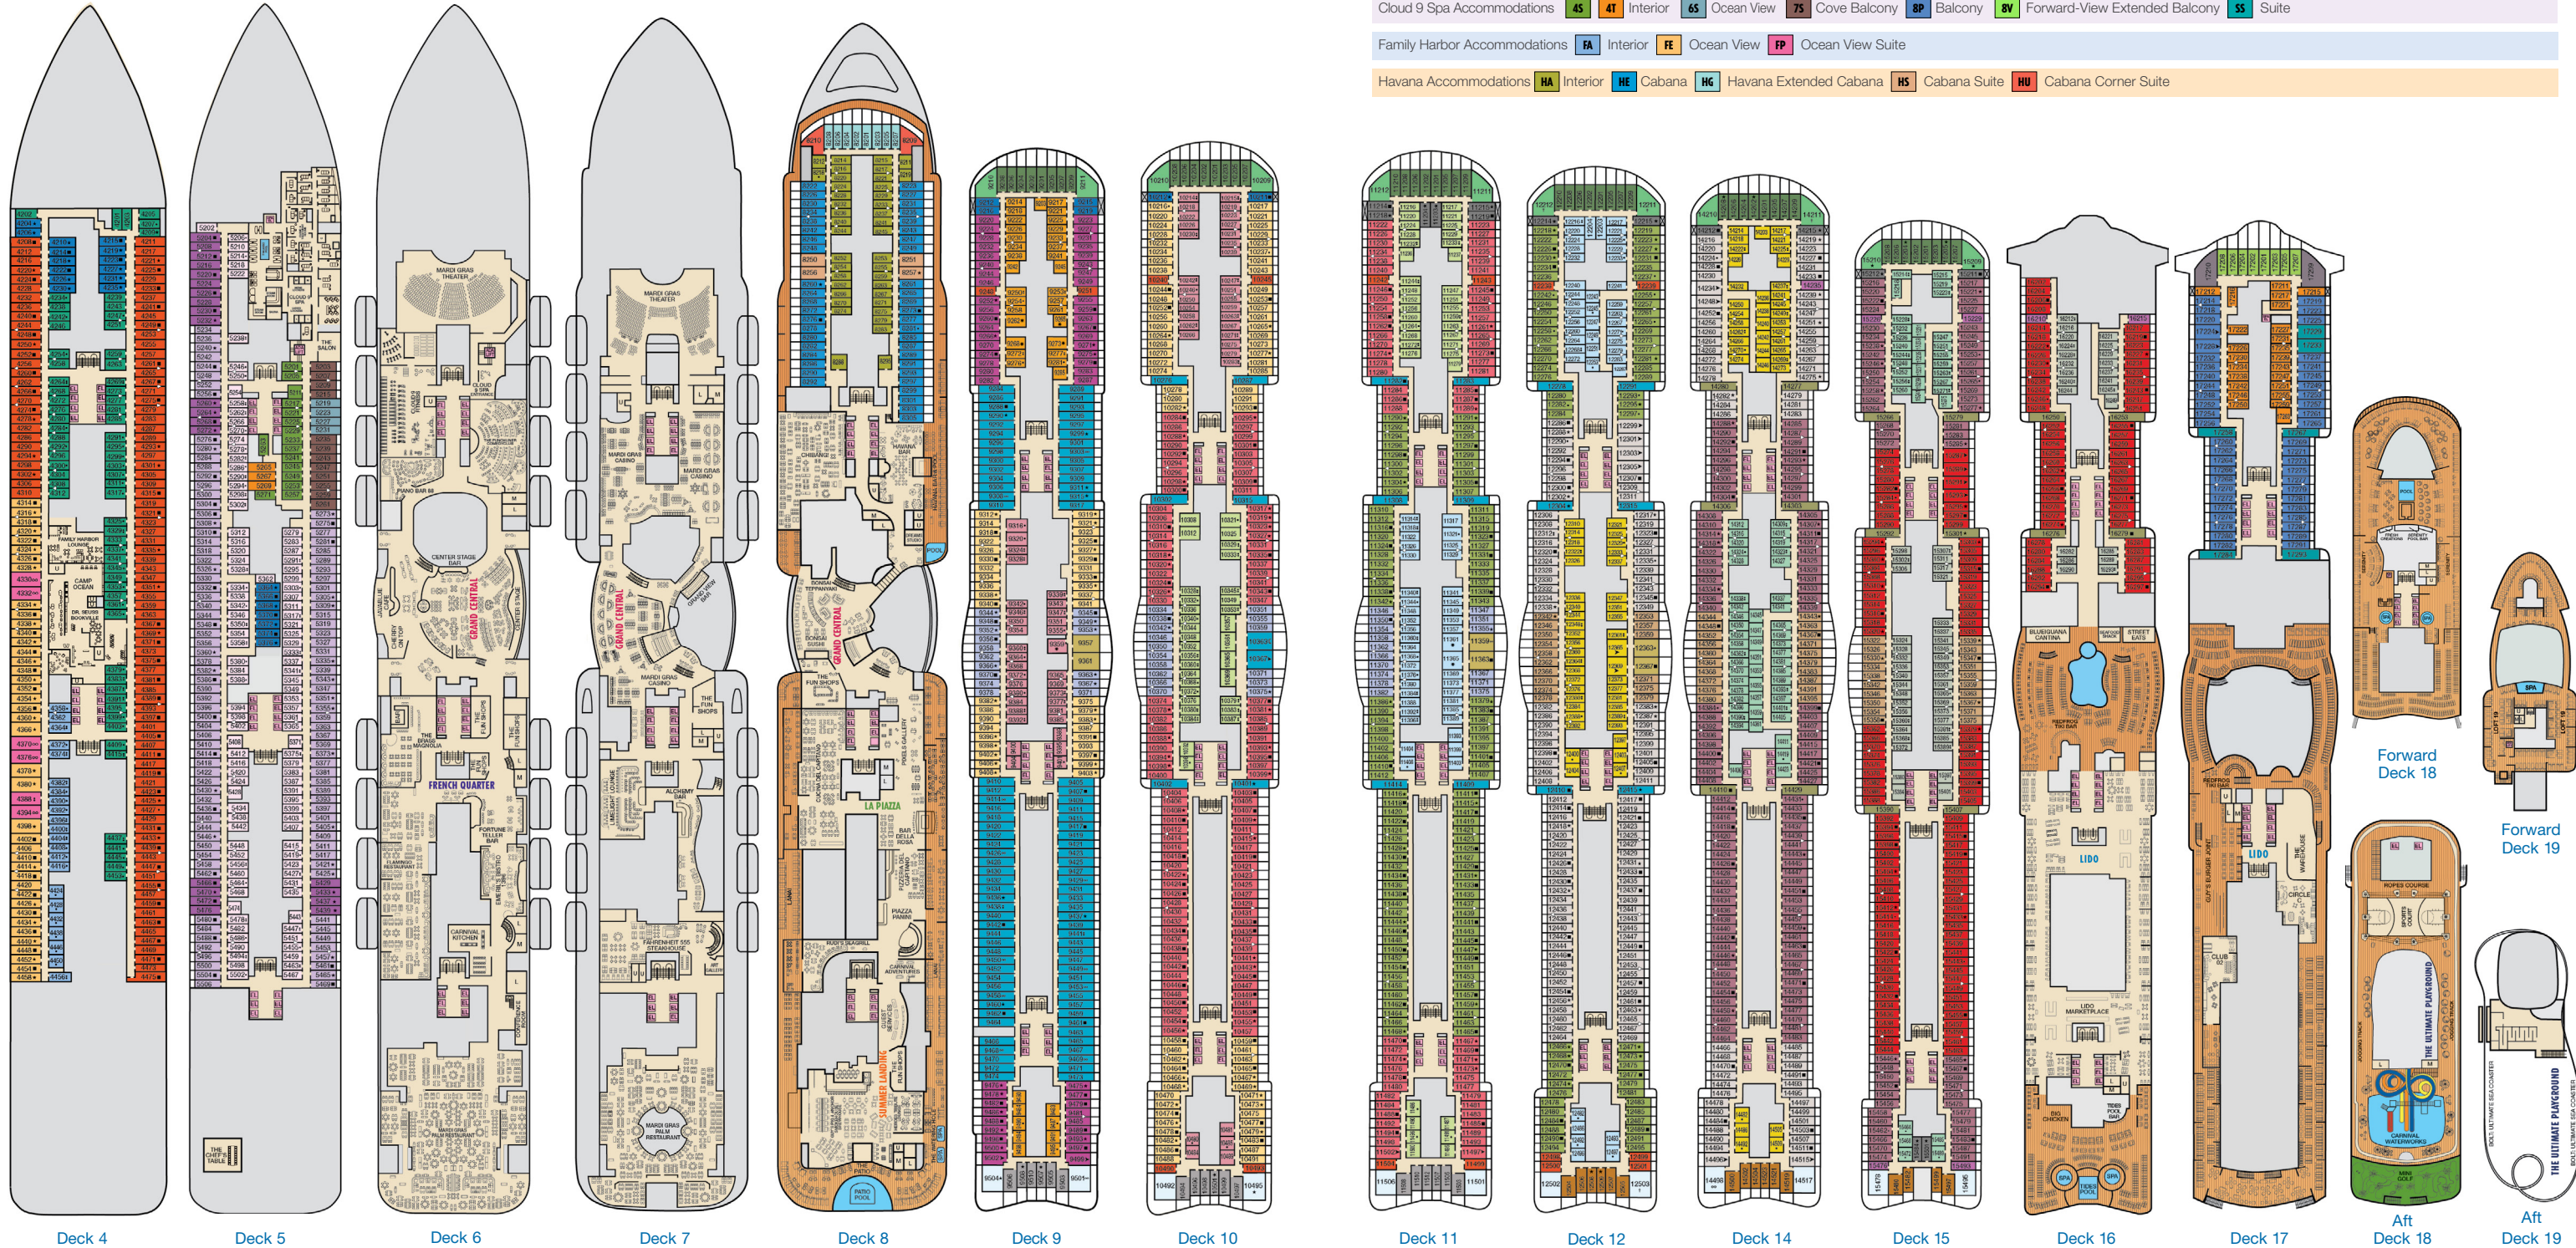

CATEGORIES

- 4A 4B 4C 4D 4E 4F 4G 4H 4I Interior
- 4N 4O Premium Interior
- 6A 6B Ocean View
- 7C Cove Balcony
- 7X 7Y Junior Balcony
- 8A 8B 8C 8D 8E 8F 8G Balcony
- 8J 8K Extended Balcony
- 8L Forward-View Extended Balcony
- 8M 8N Aft-View Extended Balcony
- 0S 0T Ocean Suite
- DS Carnival Excel Suite
- KS Carnival Excel Corner Suite
- LS Carnival Excel Aft Suite
- SV Carnival Excel Presidential Suite

Gross Tonnage: 180,800 Length: 1130 feet Beam: 137 feet Cruising Speed: 17 Knots Guest Capacity: 5,270 (Double Occupancy) Total Staff: 1,735 Registry: The Bahamas

Cloud 9 Spa Accommodations 4S 4T Interior 6S Ocean View 7S Cove Balcony 8P Balcony 8V Forward-View Extended Balcony SS Suite

Family Harbor Accommodations FA Interior FE Ocean View FP Ocean View Suite

Havana Accommodations HA Interior HE Cabana HG Havana Extended Cabana HS Cabana Suite HU Cabana Corner Suite

Forward Deck 18

Forward Deck 19